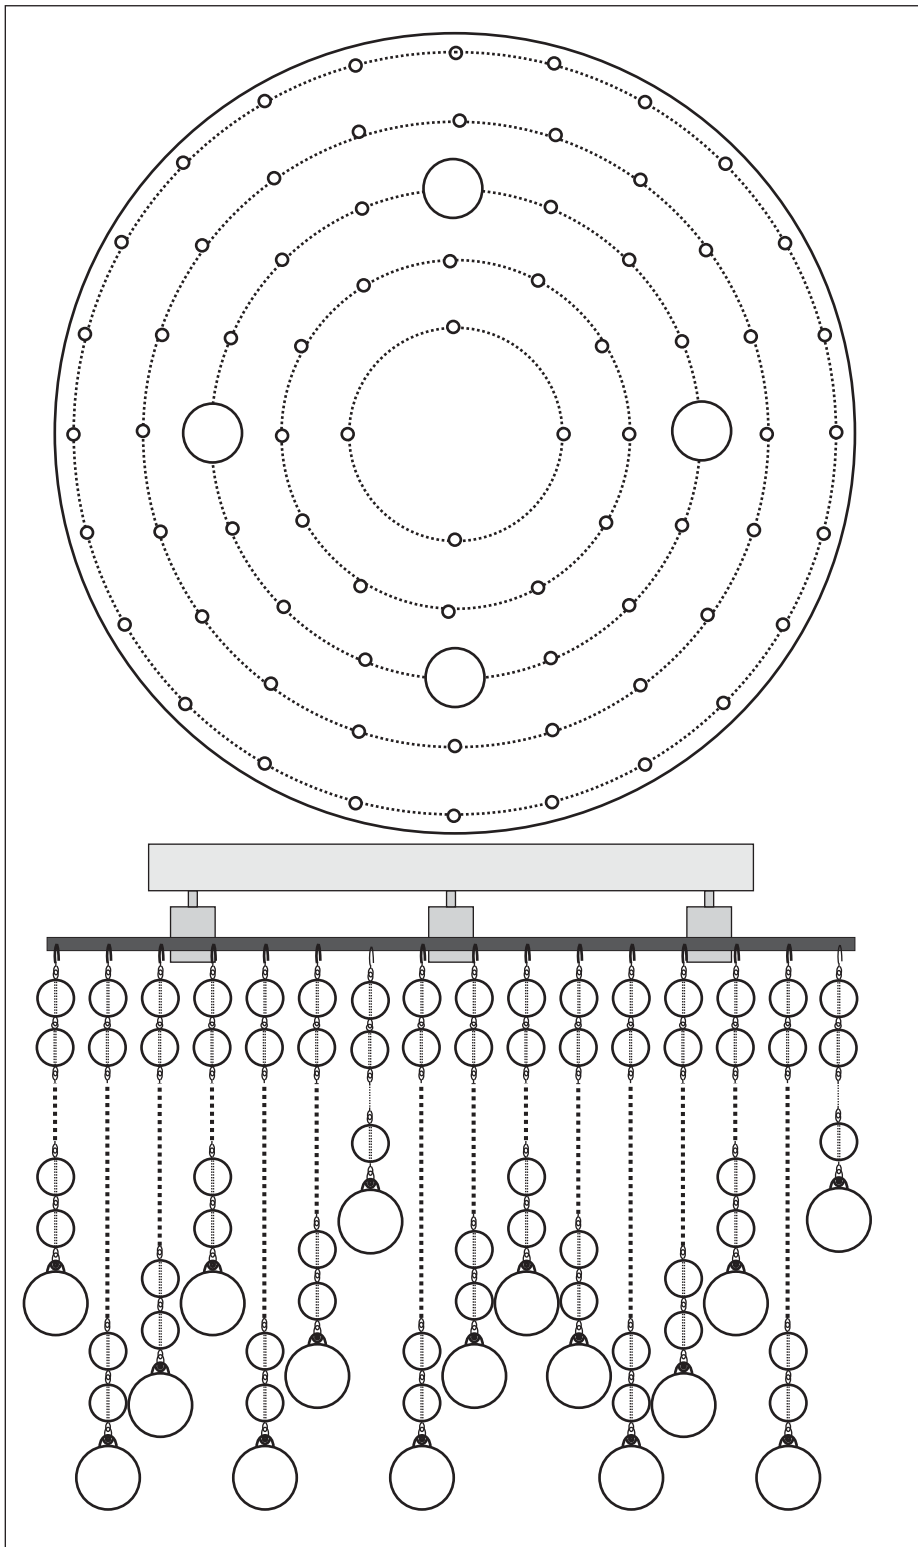

Pin the enclosed Crystal strands Randomly to a style that is pleasing to you. This is no set pattern for this fixture.

Crystal package contain:
Set 'A'=8 strands
Set 'B'=10 strands
Set 'C'=12 strands
Set 'D'=12 strands
Set 'E'=14 strands
Set 'F'=16 strands
Total=72 strands