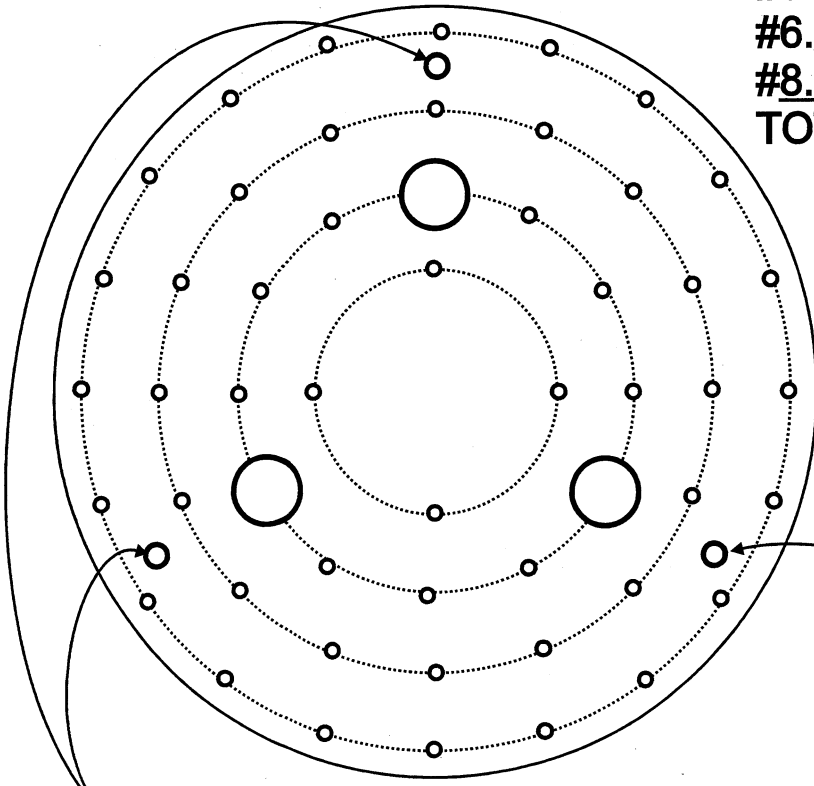

GLOW® Lighting Inc.

Crystal trimming instruction
for: #590BC15/10

The style of this fixture is to trim the crystal strands randomly. (3LP)
The enclosed diagram is just a suggestion. But please feel free to arrange the trimmings to your liking.

Total # of sets for #590BC15/10
#3.5-1B-A/B/C/D/E=18 (Shorter strand)
#5.0-2B-A/B/C/D/E/F/G=18
#6.5-2B-A/B/C/D/E/F=8
#8.0-3B-A/B/C/D/E=5 (longest strand)
TOTAL 49 SET FOR #590BC15/10

This 3 holds for Glow's shade device(#Sh003-1)