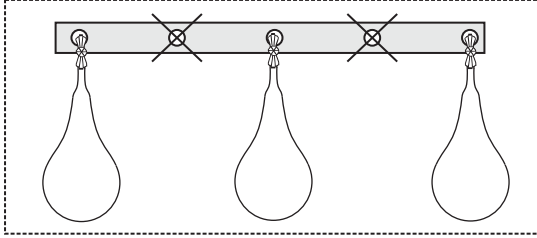

GLOW® Lighting Inc.

Crystal trimming instruction

for: #635GD52SP

Top grid : Pin element on every other hole (not every hole)