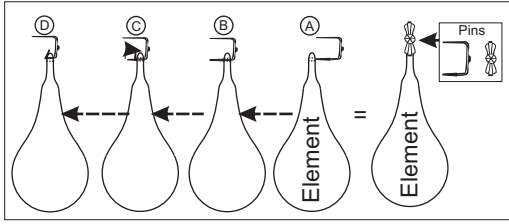

GLOW® Lighting Inc.

Crystal trimming instruction

for: #635GD52SP

Top grid : Pin element on every other hole (not every hole)