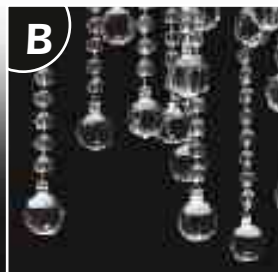

- 46.5" W x 30" H x 27.5" D,
- 20 GU10 x 50 watts
- Silver Pearl (SP) Metal Finish
- Danube Collection Crystal (3)
- Smoked Topaz (ST) Crystal Color
- Crystal Trimming Configuration: K

Crystal Trim Configuration - Choose from popular crystal kits as shown, or if you prefer your own trimming a your crystal trims, and to personalize your choice of trimmings - including shells