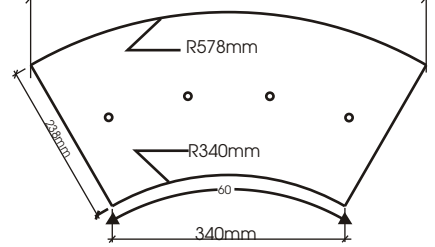

Rectangle

Form & Function 8R19

- length: 19"
- edge width: 9.37"

Small Pie

Form & Function 8P60/13

- inner radius: 4.35"
- outer radius: 13.72"
- edge width: 9.37"
- angle: 60

Large Pie

Form & Function 8P60/23

- inner radius: 13.39"
- outer radius: 22.76"
- edge width: 9.37"
- angle: 60

Start with...
6 x Form & Function 8P60/13

and add...
2 x Form & Function 8R19

To create a frame like this...

- 46.5" W x 30" H x 27.5" D,
- 20 GU10 x 50 watts
- Silver Pearl (SP) Metal Finish
- Danube Collection Crystal (3)
- Smoked Topaz (ST) Crystal Color
- Crystal Trimming Configuration: K

Start with...
4 x Form & Function 8960/13

To create a frame like this...

- 40" W x 15" H x 11.8" D, 8 GU10 x 50 watts
- Silver Pearl (SP) Metal Finish
- Danube Collection Crystal (3)
- Crystal Trimming Configuration: M