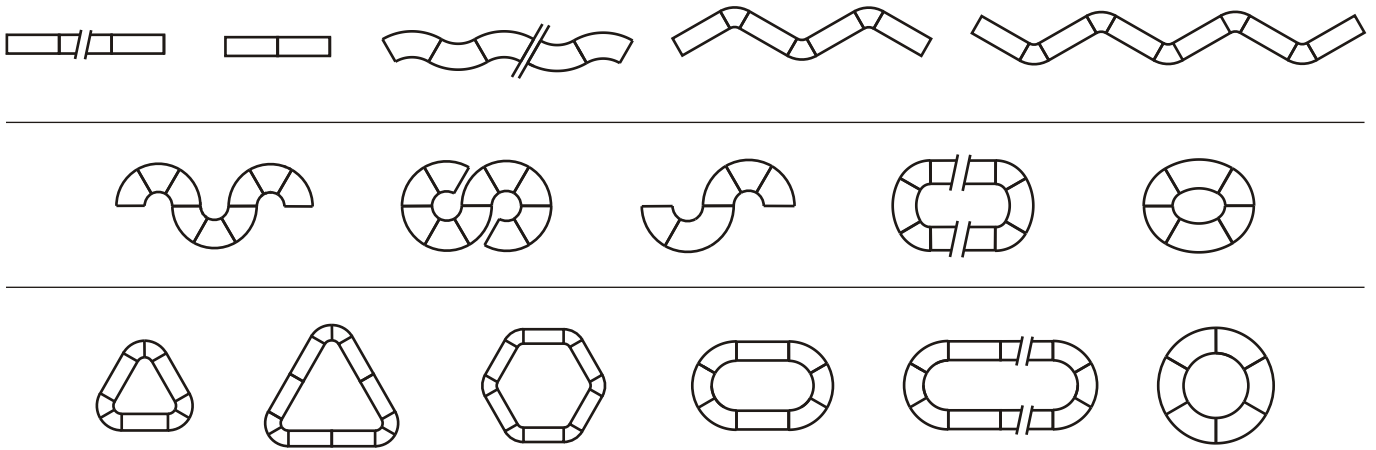

A small sample of the frame shapes you can design with Form & Function 800