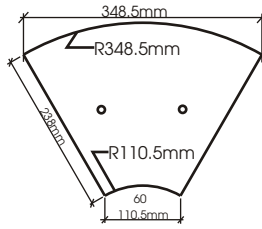

Rectangle

Form & Function 8R19

- length: 19"
- edge width: 9.37"

Small Pie

Form & Function 8P60/13

- inner radius: 4.35"
- outer radius: 13.72"
- edge width: 9.37"
- angle: 60

Large Pie

Form & Function 8P60/23

- inner radius: 13.39"
- outer radius: 22.76"
- edge width: 9.37"
- angle: 60

Start with...
6 x Form & Function 8P60/13

and add...
2 x Form & Function 8R19

To create a frame like this...

- 46.5" W x 30" H x 27.5" D,
- 20 GU10 x 50 watts
- Silver Pearl (SP) Metal Finish
- Danube Collection Crystal (3)
- Smoked Topaz (ST) Crystal Color
- Crystal Trimming Configuration: K

Start with...
4 x Form & Function 8960/13

To create a frame like this...

- 40" W x 15" H x 11.8" D, 8 GU10 x 50 watts
- Silver Pearl (SP) Metal Finish
- Danube Collection Crystal (3)
- Crystal Trimming Configuration: M