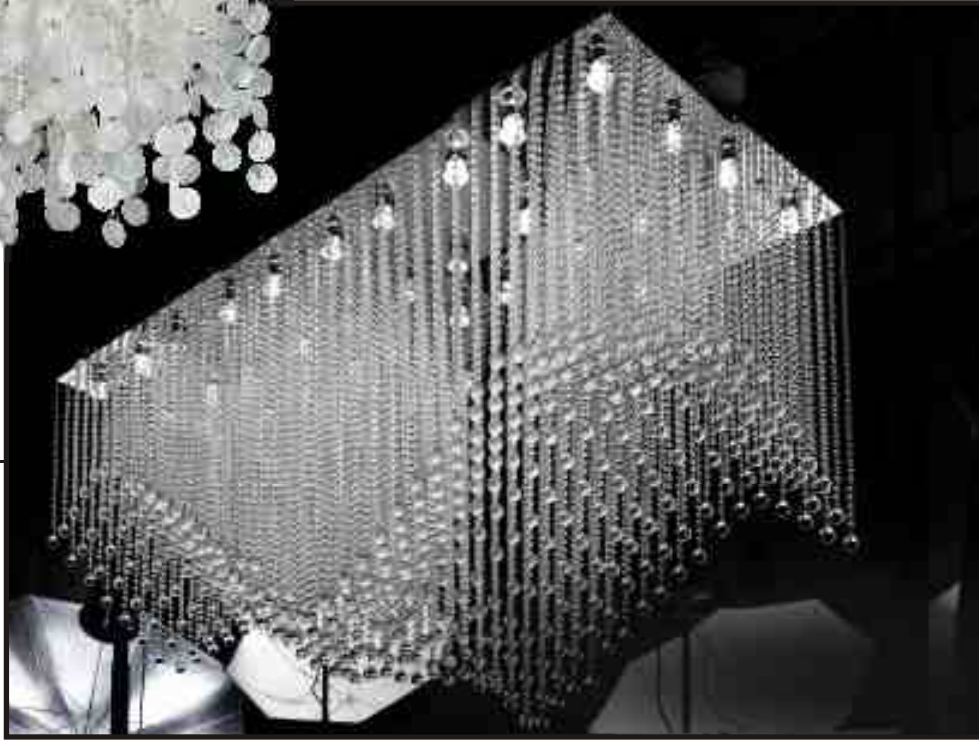

... and finish with this

- 44" W x 192" H x 9" D,
  15 GU10 x 50 watts,
  2 shades
- Silver Pearl (SP) Metal Finish
- Signature Series Crystal (7)
- Clear (C) Crystal
- Black (B) Sheer Shade

... and finish with this

- 70" W x 28" D to 39" H,
  40 GU10 x 50 watts,
- Silver Pearl (SP) Metal Finish
- Signature Series Crystal (7)
- Clear (C) Crystal
- beads and balls

Start with...

Cityscape 598CC14/15

- 14" W x 15" H,
  4 GU10 x 50 watts
- Silver Pearl (SP) Metal Finish
- Capi shells