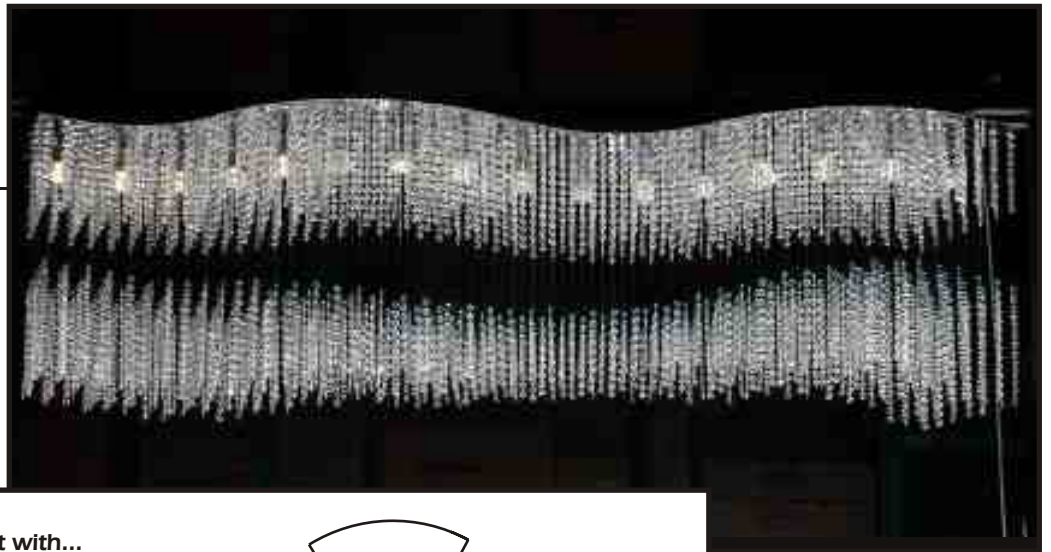

... and finish with this

- 30" W x 100" H,
  6 GU10 x 50 watts,
  3 shades
- Silver Pearl (SP) Metal Finish
- Signature Series Crystal (7)
- Clear (C) Crystal
- Black (B) Sheer Shade