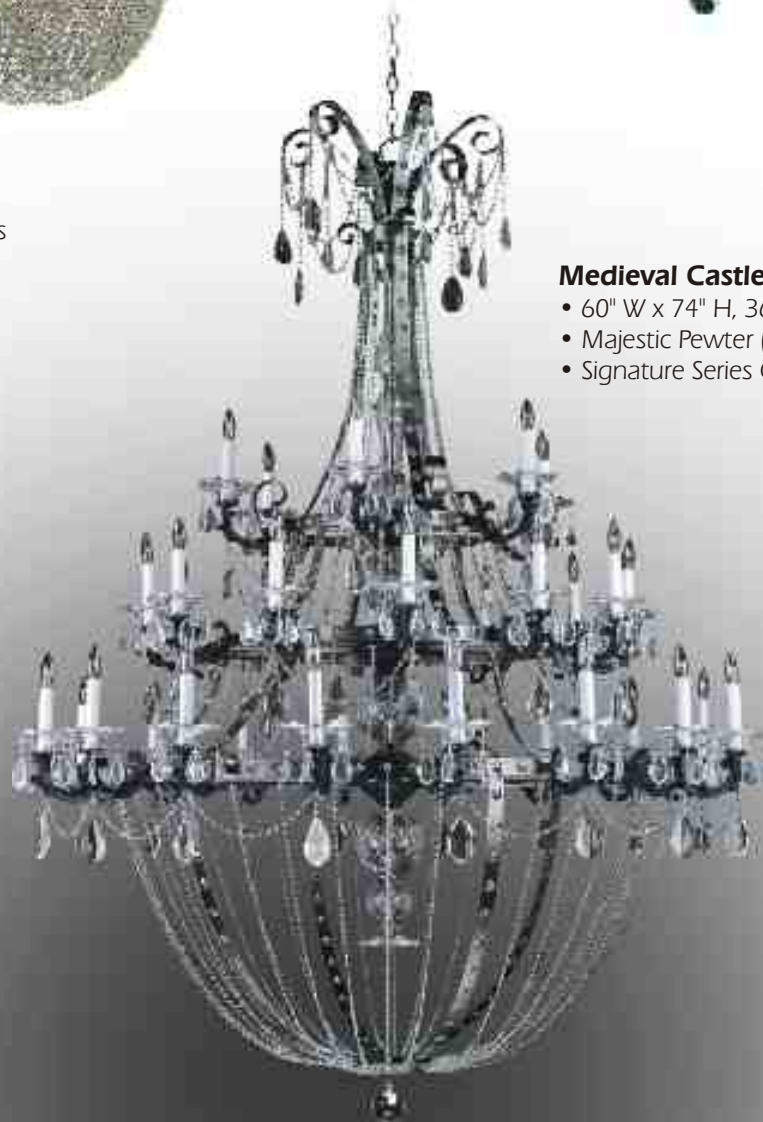

Medieval Castle 547HF36L

- 60" W x 74" H, 36 CB x 40 watts
- Majestic Pewter (MP) Metal Finish
- Signature Series Crystal (7)